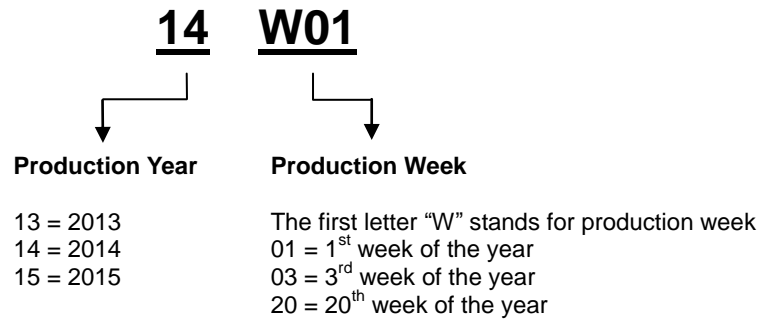

Date Code

For example, a lamp with a production schedule of 20th week of Year 2014, the date code will be "14W20".

A lamp with a product schedule ON or AFTER 20th week of Year 2014

The lamp may be produced on the 25th week of Year 2014, 1st of Year 2015, 10th of Year 2015, etc. Then the date code will be 14W25, 15W01 and 15W10 respectively.

A lamp with a product schedule BEFORE 20th week of Year 2014

The lamp may be produced on the 2nd week of Year 2014, 5th week of Year 2014, 18th week of Year 2014, then the date code will be 14W02, 14W05 and 14W18 respectively.

The minimum and maximum number of LED lamps compatible depends upon the performance of the dimmer, which is subject to the status of the manufacturer's technology. Due to possible variations in country dimmer module specifications, please contact your local distributor for a list of compatible dimmers before installation.

Copyright © MEGAMAN® 2015. All rights reserved.

All the information contained within this publication was correct at the time of update and is subject to change without prior notice.

All other trademarks mentioned are the property of their respective owners.