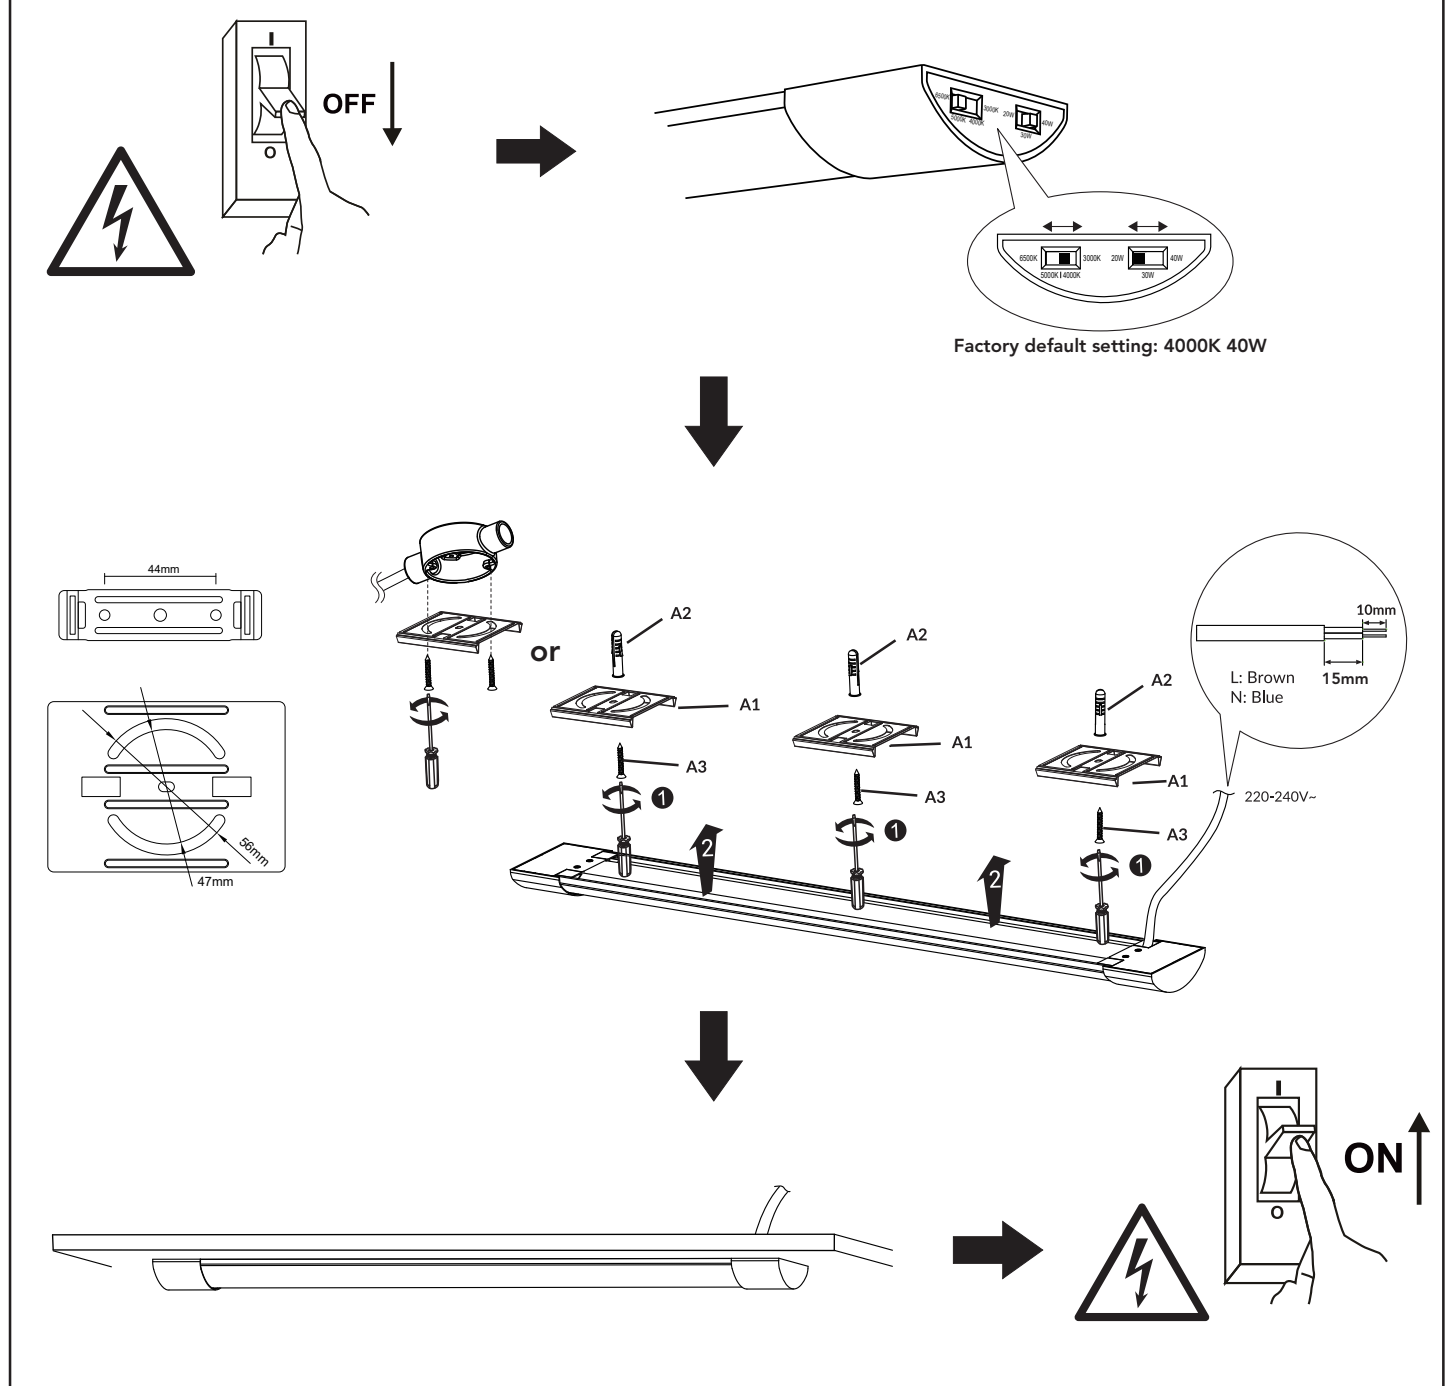

MEGAMAN® TONO

FIB79400v0-ds/sc / FIB79500v0-ds/sc / FIB79600v0-ds/sc /
FIB79700v0-ds/sc / FIB79800v0-ds/sc

MEGAMAN®
Performa
FIXTURE RANGE
HIGH PERFORMANCE & QUALITY FROM MEGAMAN®

Instruction Manual | Bedienungsanleitung | Manual de instrucciones | Manuale d'istruzioni | Manuel d'instructions |
Handleiding | Návod k použití

⚠️

📖 🧑‍🔧 📱 + 🧤 ⚡ ⚠️ 🗣️ 📺
MEGAMAN® www.megaman.cz/user-guide

🔧	A1	A2	A3	A1	A2	A3						
					<table border="1"> <tr> <td>600mm/900mm/1200mm</td> <td>2pcs</td> <td>2pcs</td> <td>2pcs</td> </tr> <tr> <td>1500mm/1800mm</td> <td>3pcs</td> <td>3pcs</td> <td>3pcs</td> </tr> </table>	600mm/900mm/1200mm	2pcs	2pcs	2pcs	1500mm/1800mm	3pcs	3pcs
600mm/900mm/1200mm	2pcs	2pcs	2pcs									
1500mm/1800mm	3pcs	3pcs	3pcs									